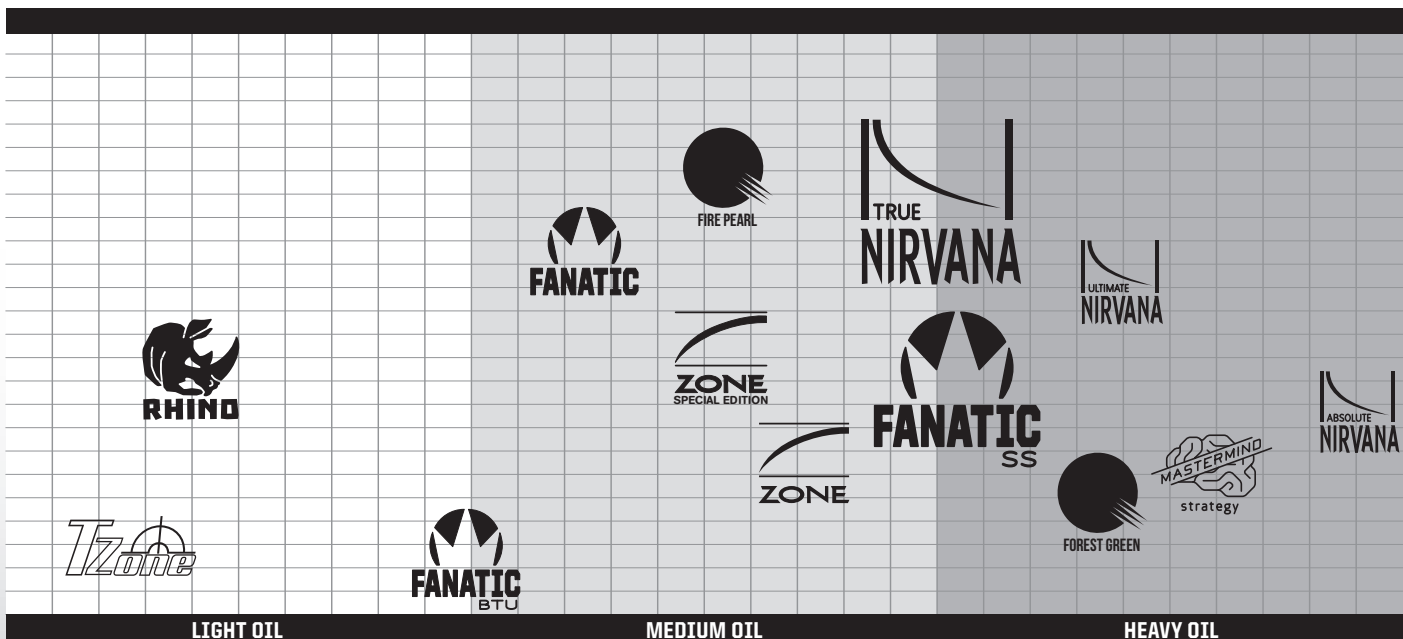

HOOK POTENTIAL

LOW

MEDIUM

HIGH

BALL COMPARISON CHART

FLIP

BACKEND REACTION

SMOOTH

LIGHT OIL

MEDIUM OIL

HEAVY OIL